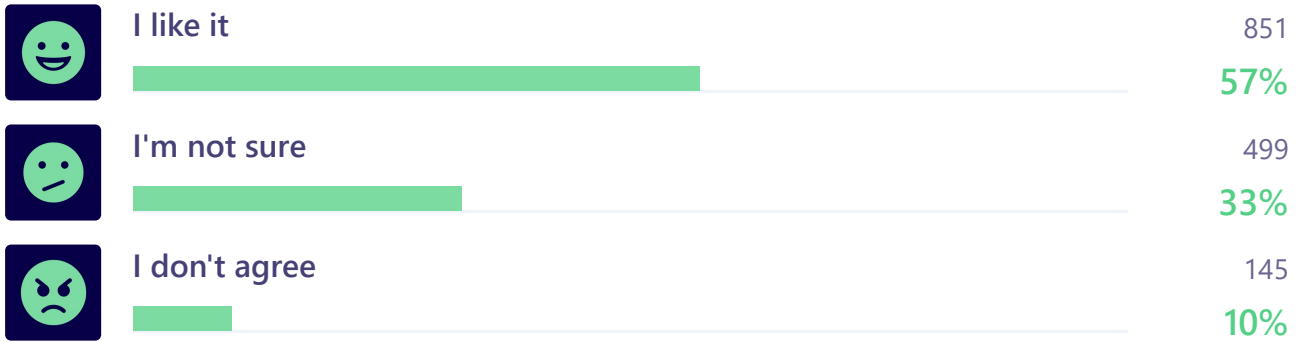

 Inclusive

 Green

 Liveable

 2692 viewed

Three image choice

How do you feel about the **INCLUSIVE** section of RBKC's vision for the Borough?

✓ 1495 answered ⏩ 49 skipped 👁 1666 viewed

Three image choice

How do you feel about the GREEN element of RBKC's vision for the Borough?

✓ 1445 answered ⏩ 49 skipped 👁 1530 viewed

Three image choice

How do you feel about this LIVEABLE vision for the Borough?

✓ 1404 answered ⏩ 48 skipped 👁 1486 viewed