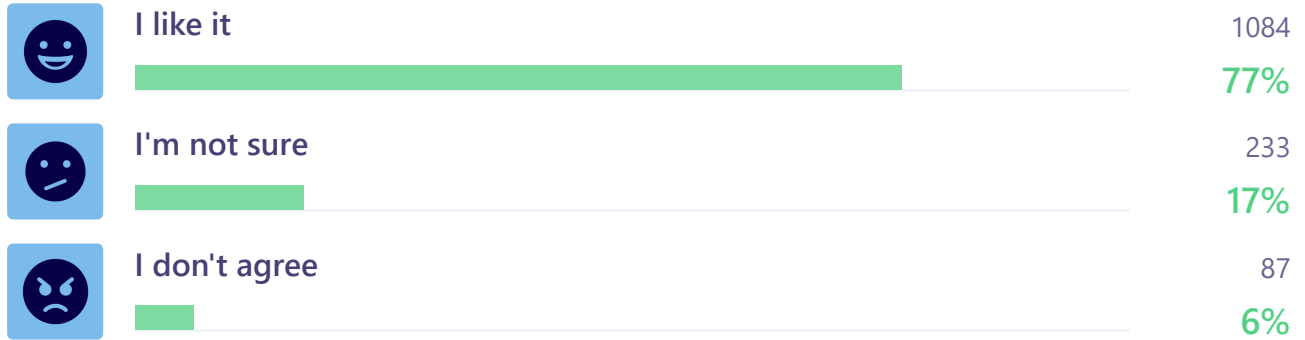

 Inclusive

 Green

 Liveable

 2692 viewed

Three image choice

How do you feel about the **INCLUSIVE** section of RBKC's vision for the Borough?

✓ 1495 answered ⏩ 49 skipped 👁 1666 viewed

Three image choice

How do you feel about the GREEN element of RBKC's vision for the Borough?

✓ 1445 answered ⏩ 49 skipped 👁 1530 viewed

Three image choice

How do you feel about this LIVEABLE vision for the Borough?

✓ 1404 answered ⏩ 48 skipped 👁 1486 viewed