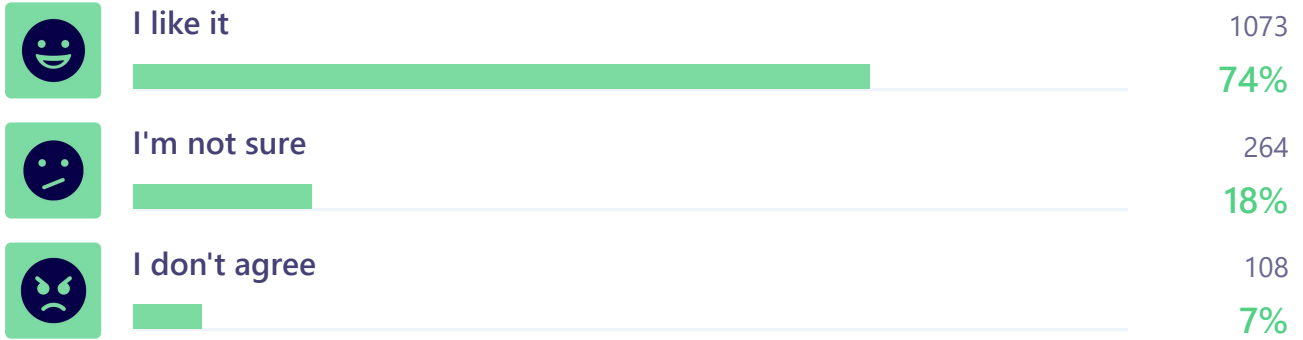

 Inclusive

 Green

 Liveable

 2692 viewed

Three image choice

How do you feel about the **INCLUSIVE** section of RBKC's vision for the Borough?

✓ 1495 answered ⏩ 49 skipped 👁 1666 viewed

Three image choice

How do you feel about the GREEN element of RBKC's vision for the Borough?

✓ 1445 answered ⏩ 49 skipped 👁 1530 viewed

Three image choice

How do you feel about this LIVEABLE vision for the Borough?

✓ 1404 answered ⏩ 48 skipped 👁 1486 viewed