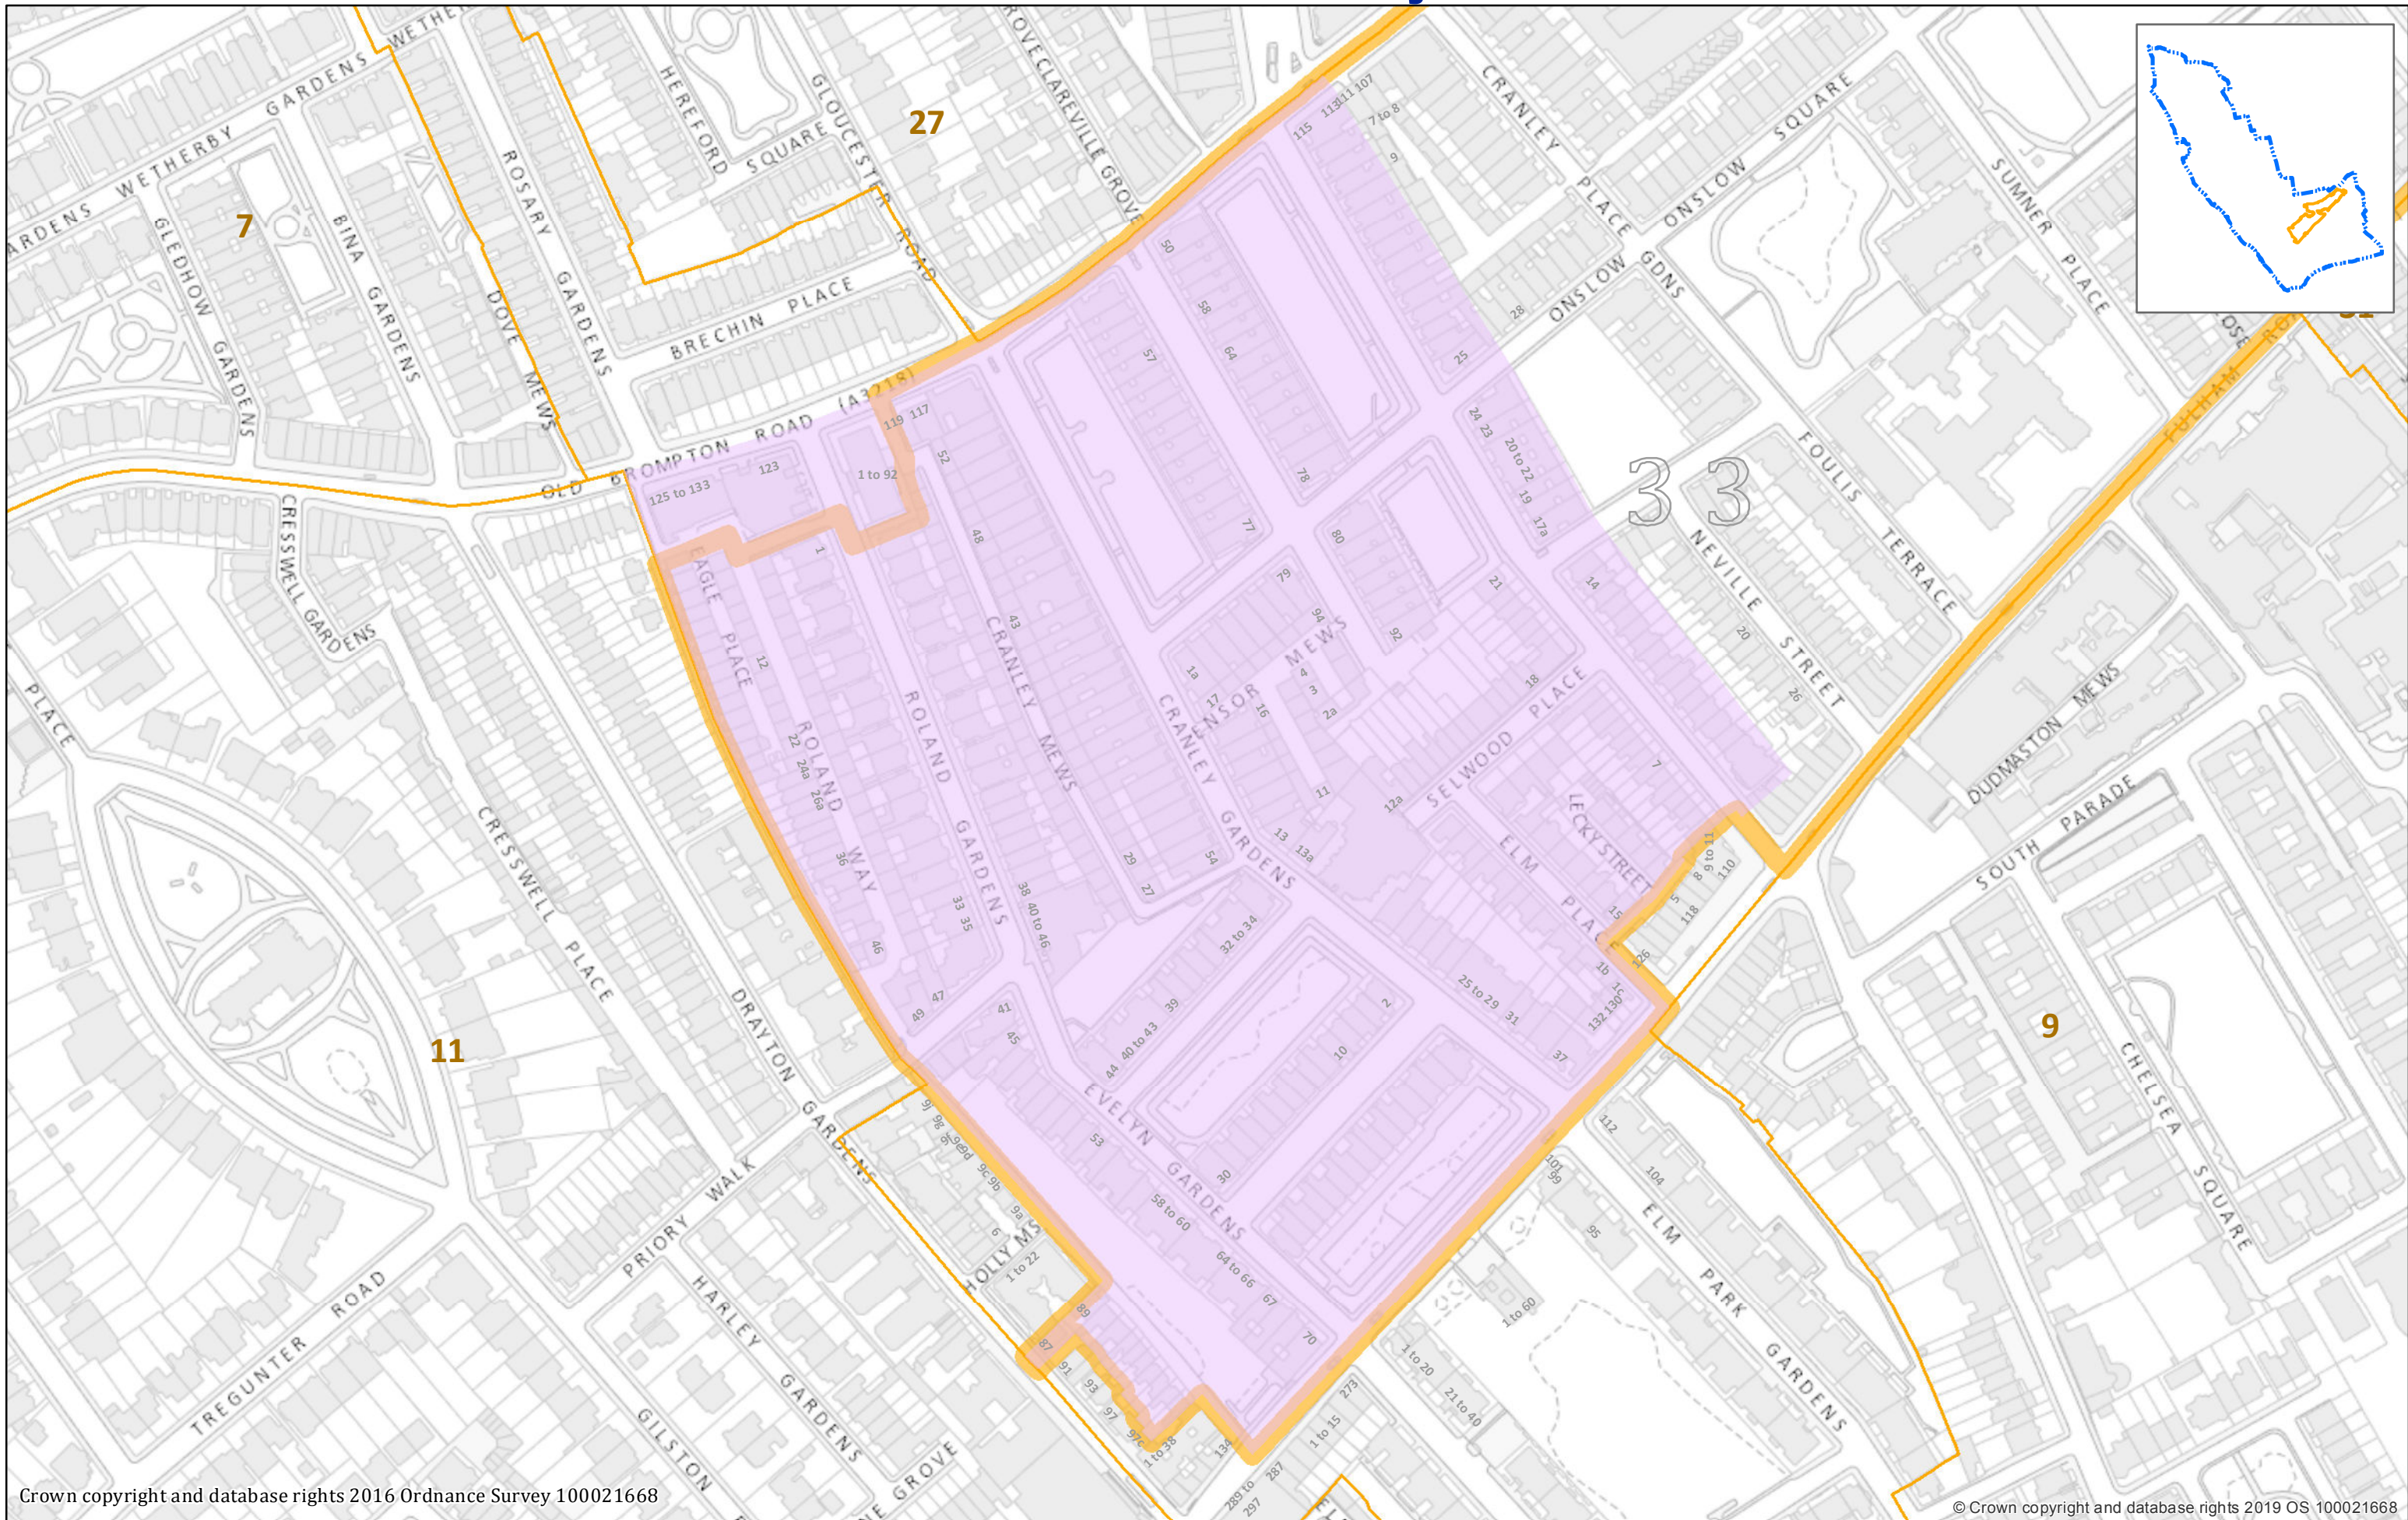

Estate Agents' Board Control Area for 33. Thurloe/Smith's Charity Conservation Area

Absolute Scale >>> 1:2,295 at A3

Map produced on 13/11/2019 by Shared GIS Services Team Ref: 0461

Crown copyright and database rights 2016 Ordnance Survey 100021668

© Crown copyright and database rights 2019 OS 100021668

- Royal Borough of Kensington and Chelsea Boundary
- Regulation 7 - Estate Agents' Board Control Area
- Boundary of Thurloe/Smith's Charity Conservation Area
- Adjoining Conservation Area