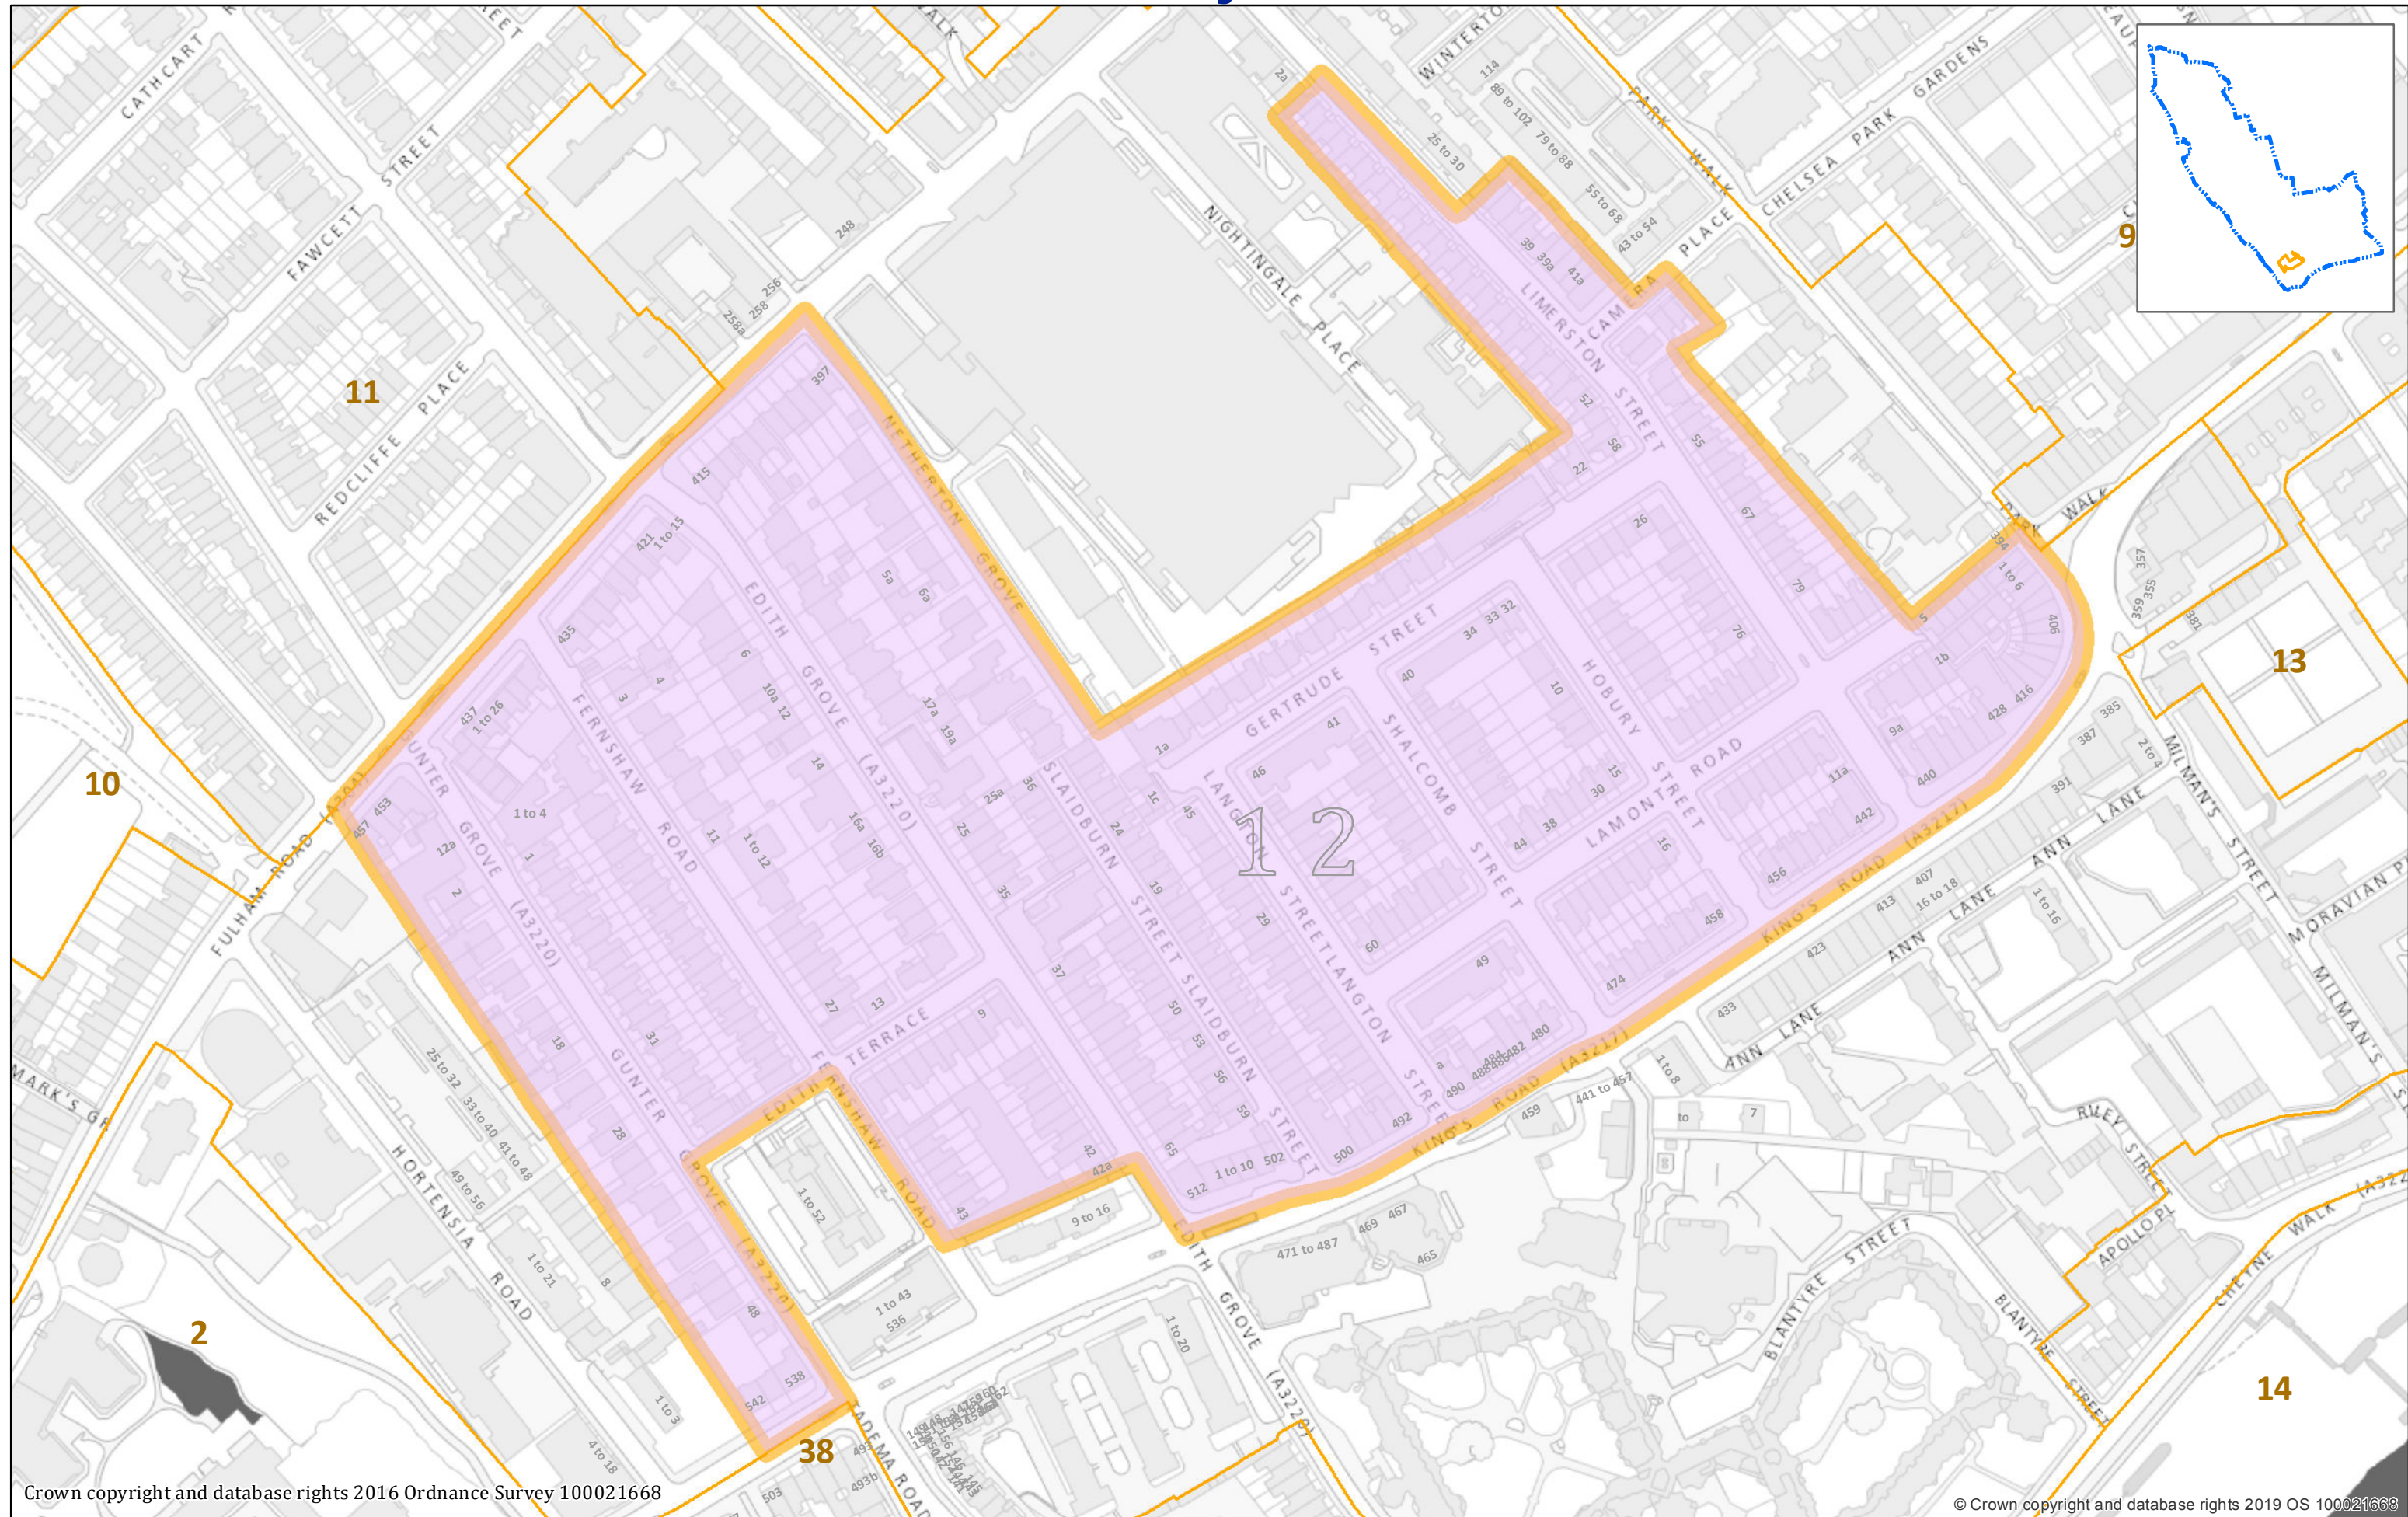

Estate Agents' Board Control Area for 12. Sloane/Stanley Conservation Area

Absolute Scale >>> 1:2,051 at A3

Map produced on 13/11/2019 by Shared GIS Services Team Ref:0461

Crown copyright and database rights 2016 Ordnance Survey 100021668

© Crown copyright and database rights 2019 OS 100021668

-  Royal Borough of Kensington and Chelsea Boundary
-  Regulation 7 - Estate Agents' Board Control Area
-  Boundary of Sloane/Stanley Conservation Area
-  Adjoining Conservation Area