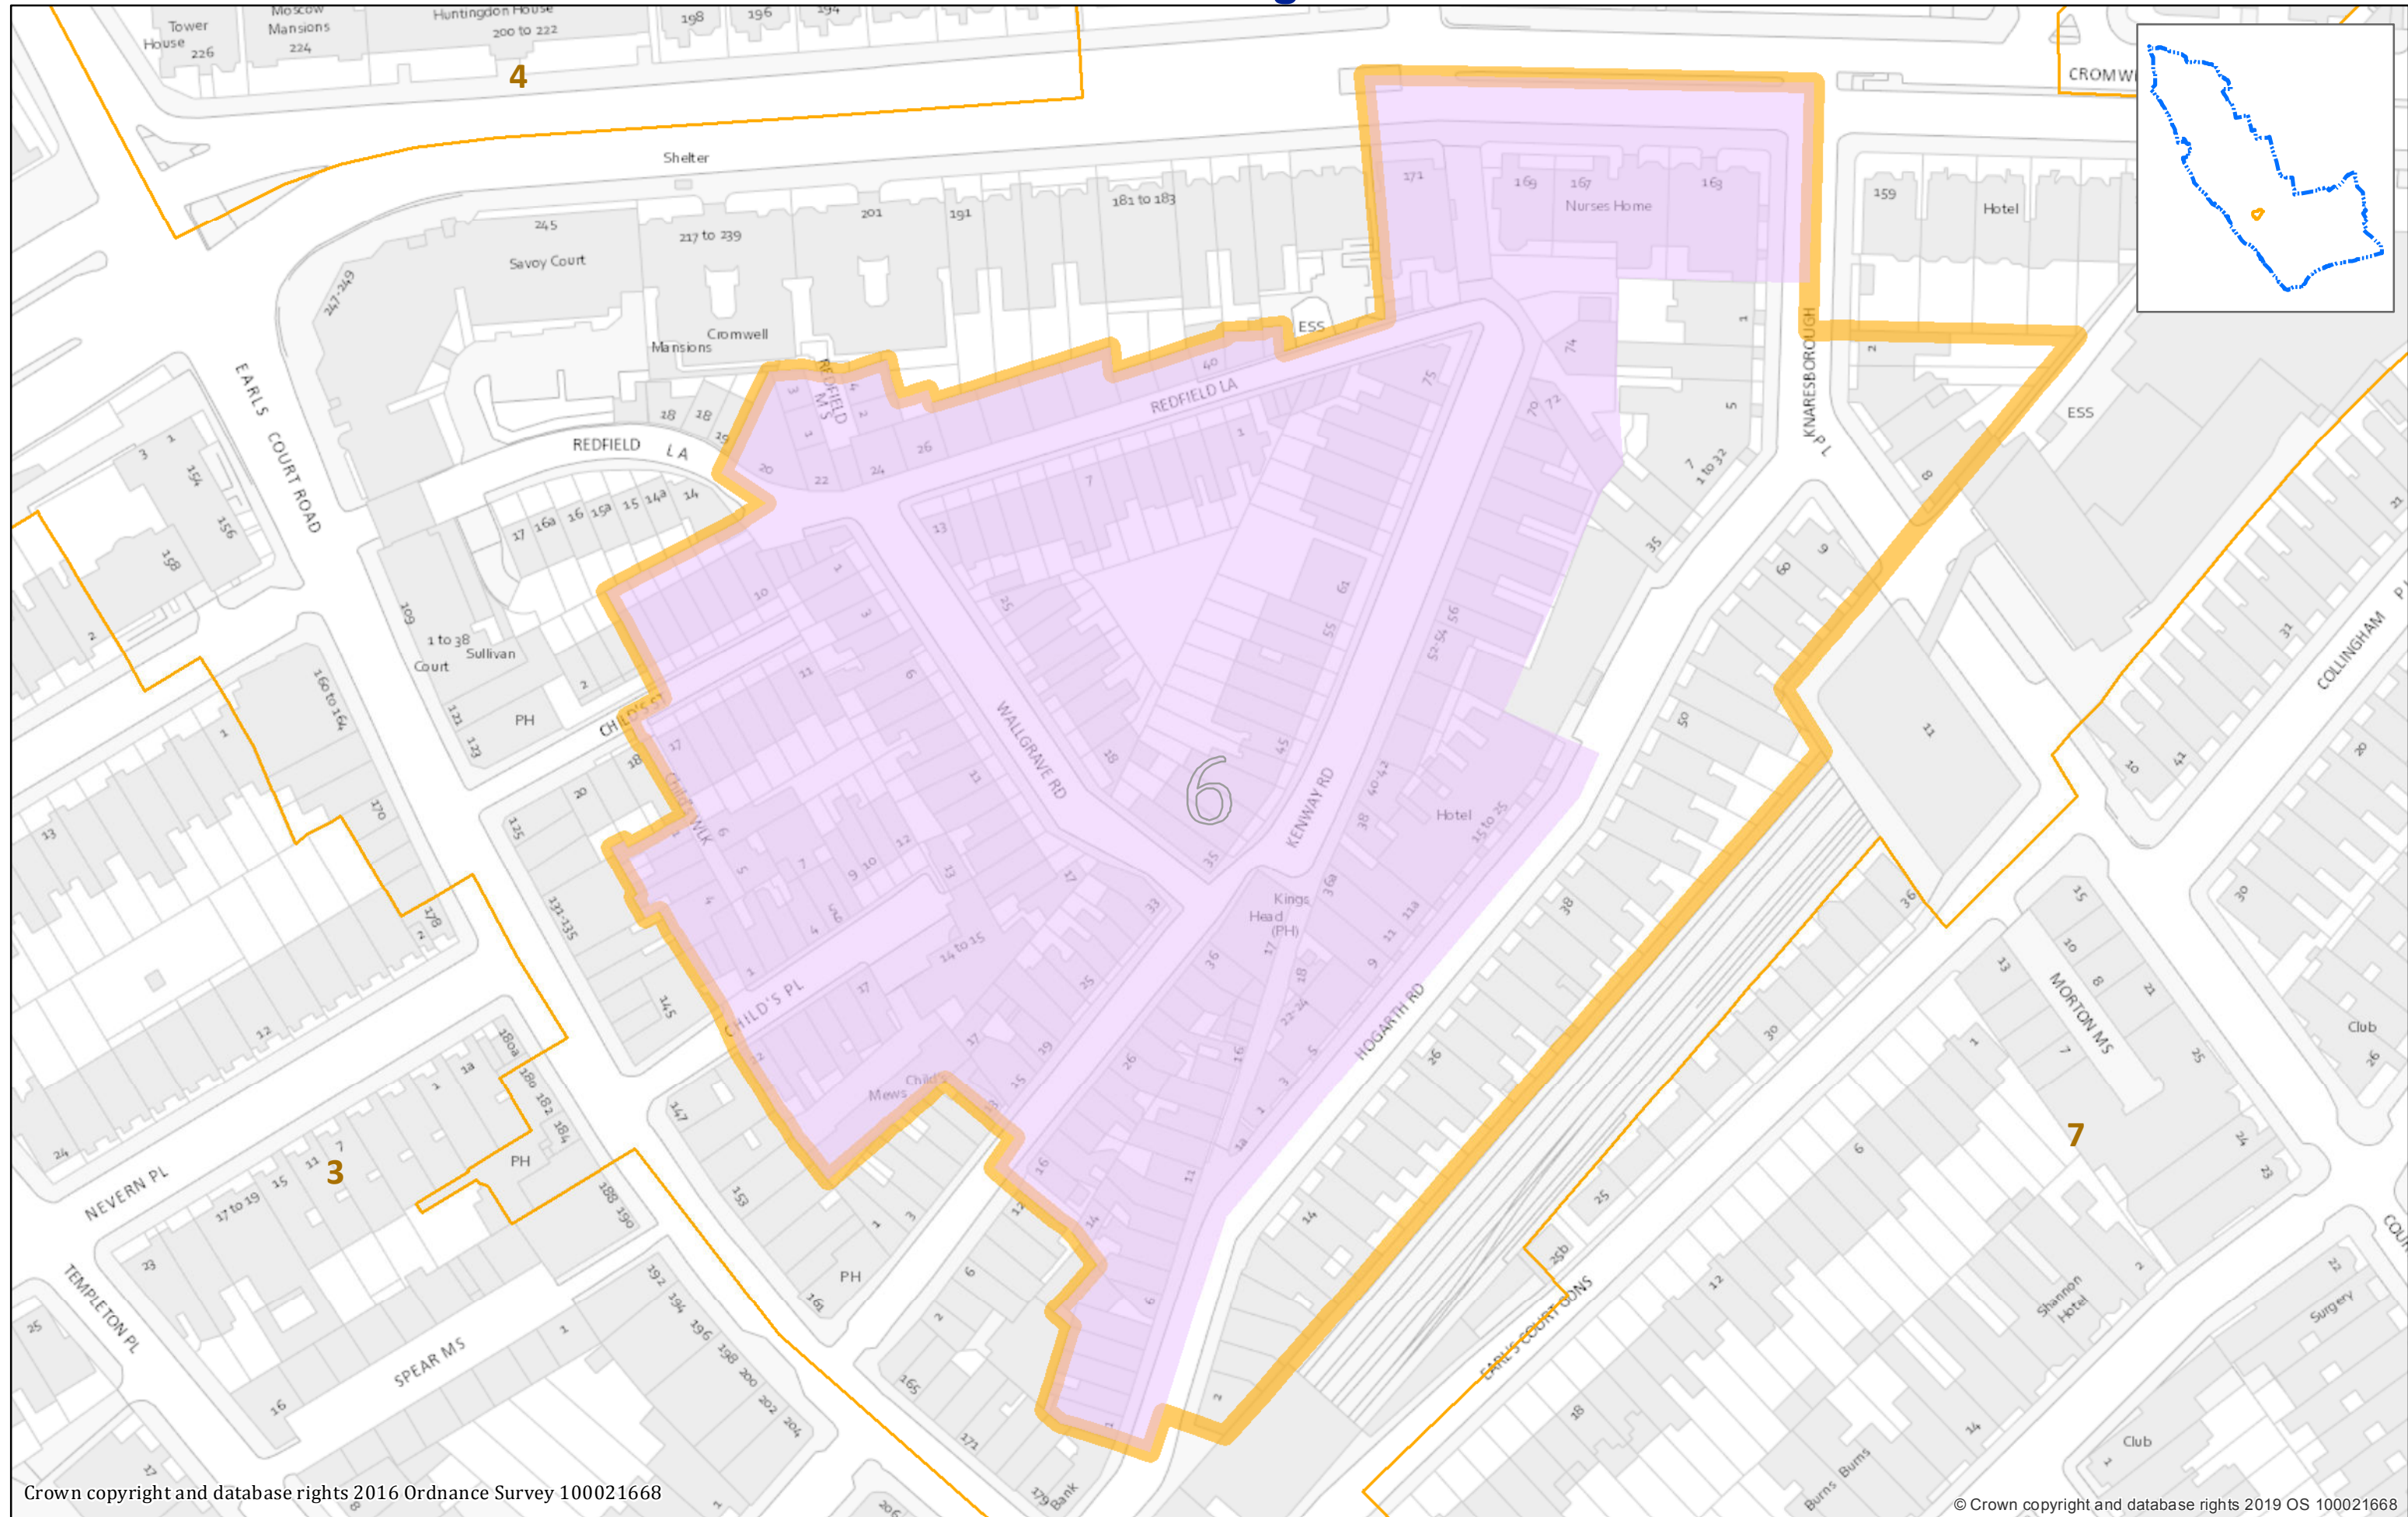

Estate Agents' Board Control Area for 6. Earl's Court Village Conservation Area

Absolute Scale >>> 1:1,071 at A3

Map produced on 13/11/2019 by Shared GIS Services Team Ref: 0461

Crown copyright and database rights 2016 Ordnance Survey 100021668

© Crown copyright and database rights 2019 OS 100021668

- Royal Borough of Kensington and Chelsea Boundary
- Regulation 7 - Estate Agents' Board Control Area
- Boundary of Earl's Court Village Conservation Area
- Adjoining Conservation Area